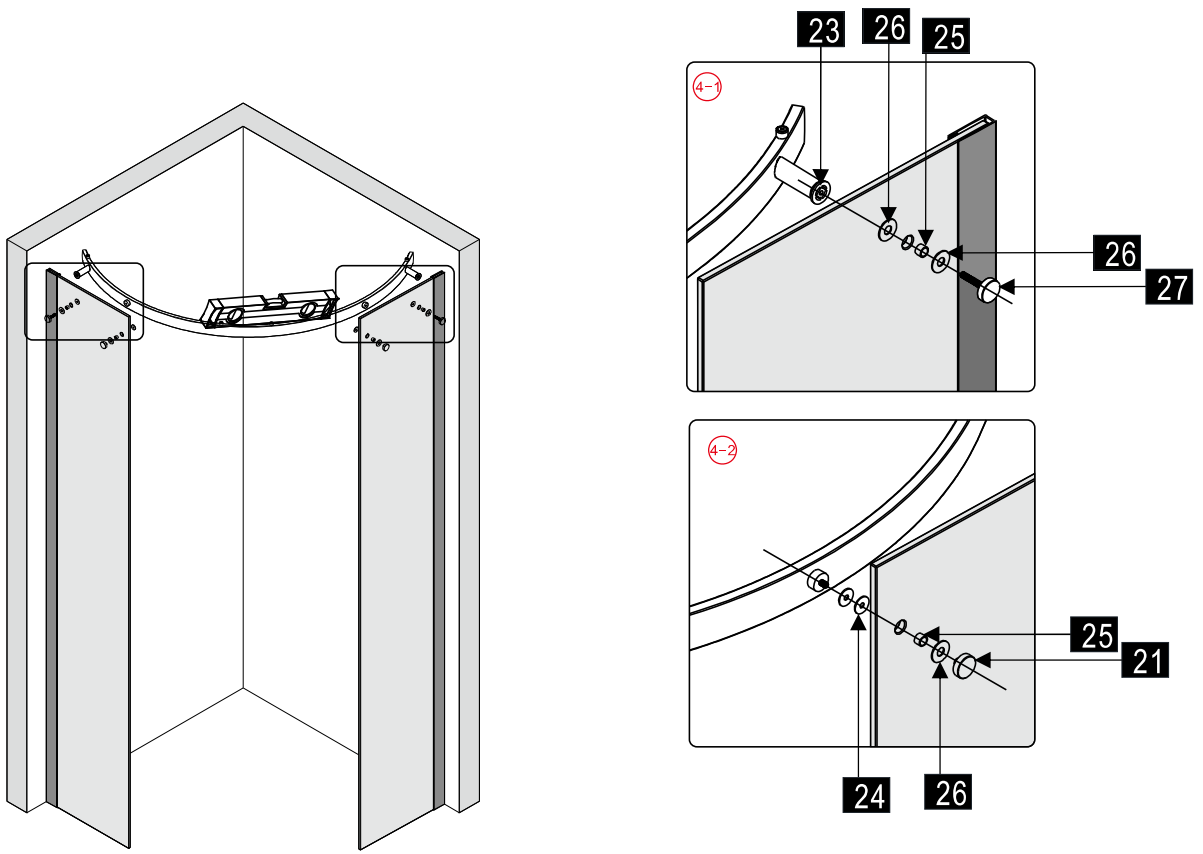

This product is heavy and will require two people to install.