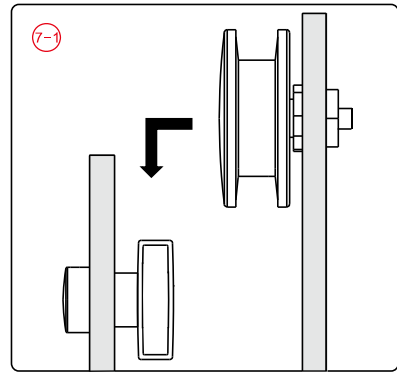

This product is heavy and will require two people to install.