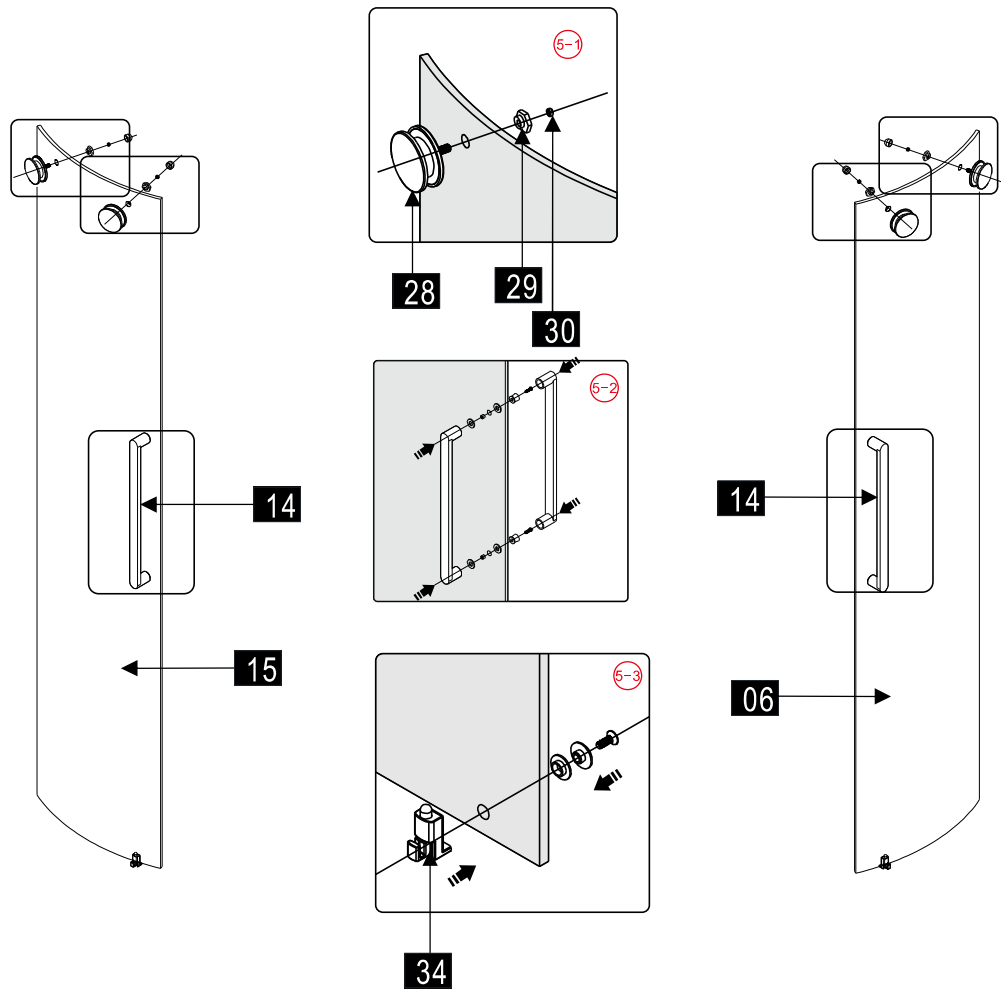

This product is heavy and will require two people to install.