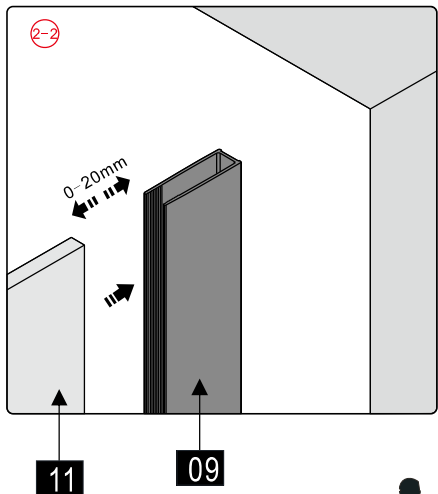

3

This product is heavy and will require two people to install.