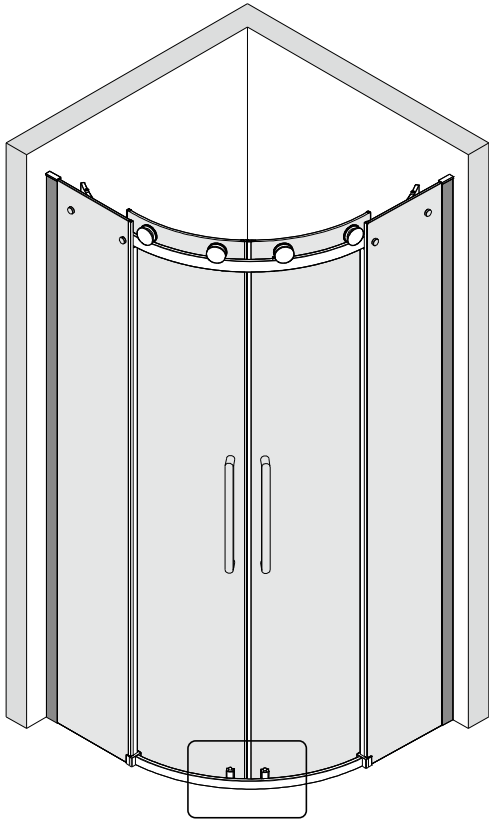

Note: Safety glass can not be re-worked.

■ Installation

Please read these instructions carefully before start of installation.

The wall post has up to 20mm of adjustment for out of true wall situations.

Ensure that the shower tray is fitted level and that after assembly of enclosure there is a full and continuous bead of sealant between the top of the shower tray and the title joint.

This product is heavy and will require two people to install.

This product is heavy and will require two people to install.

39

9

37

This product is heavy and will require two people to install.

This product is heavy and will require two people to install.