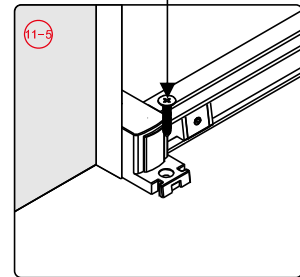

This product is heavy and will require two people to install.