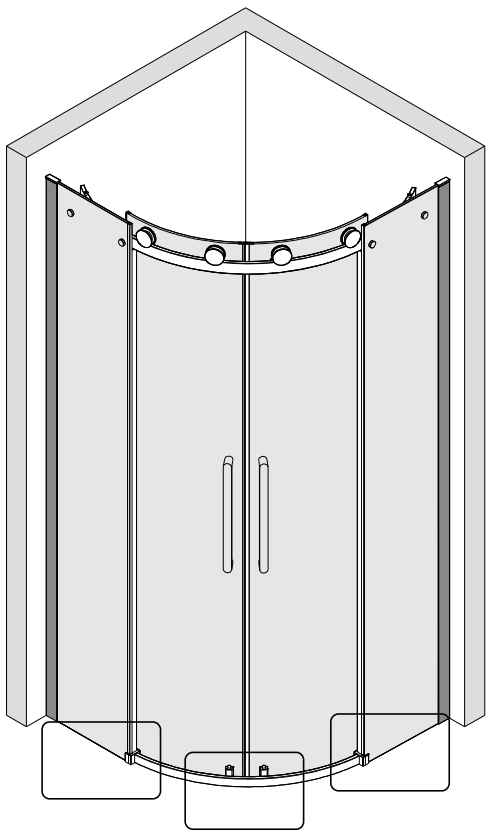

This product is heavy and will require two people to install.