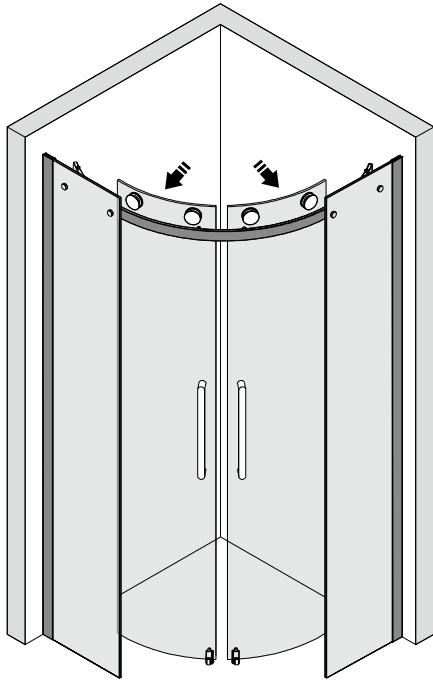

This product is heavy and will require two people to install.