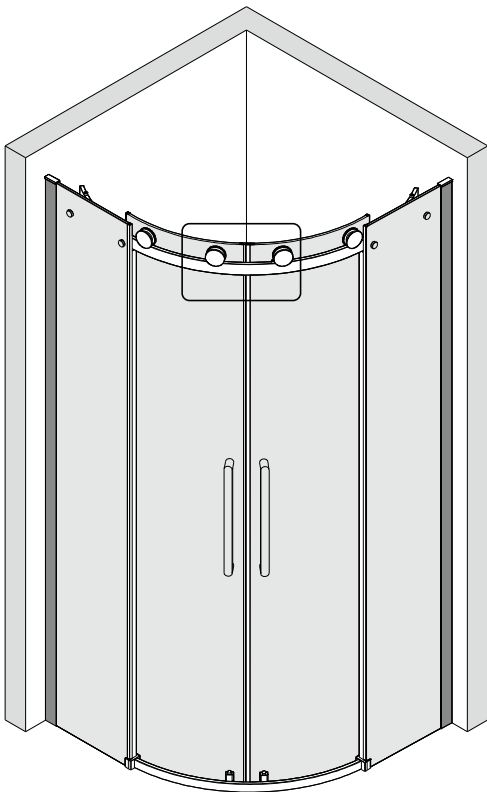

39

9

37

This product is heavy and will require two people to install.