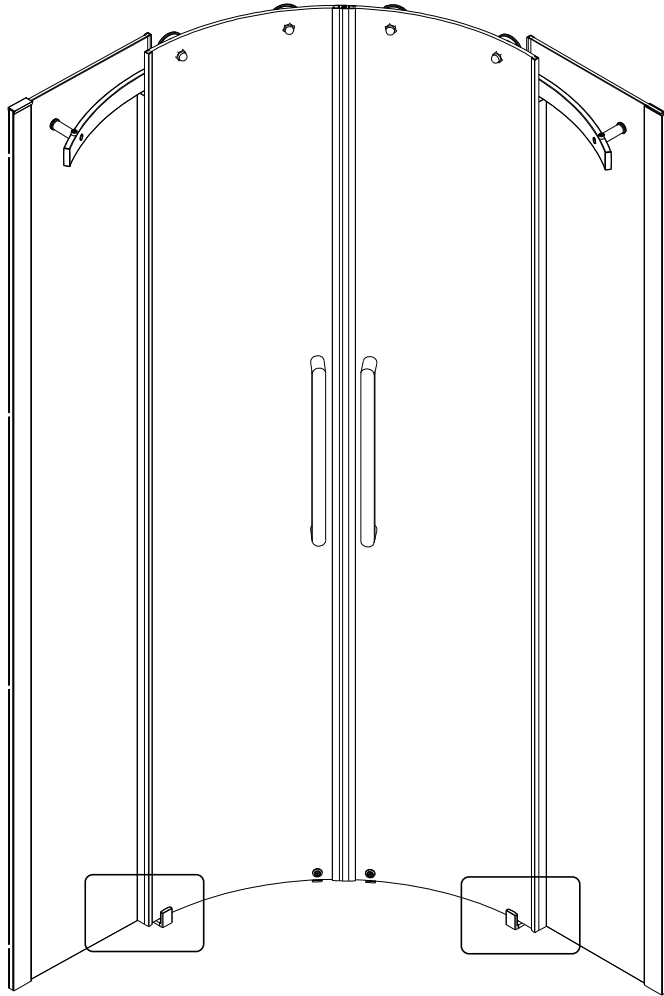

This product is heavy and will require two people to install.