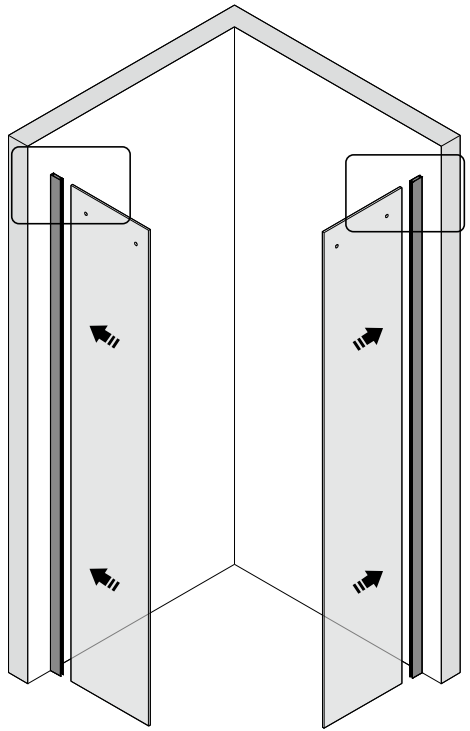

3

This product is heavy and will require two people to install.