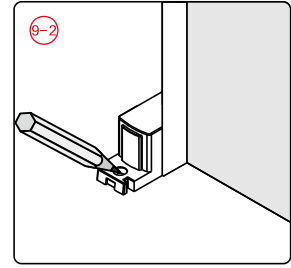

17

18

36

10-2

10-3

40-50mm

10-4

40-50mm

10-5

10-20mm 10-20mm

40

10-6

04

04

10-7

17

10-8

18

10-9

- Please find there is a packet of grease provided in this product.
- Grease to be applied on the track of the bottom rail (as shown in step 53) in order to ease the door sliding operation.

This product is heavy and will require two people to install.