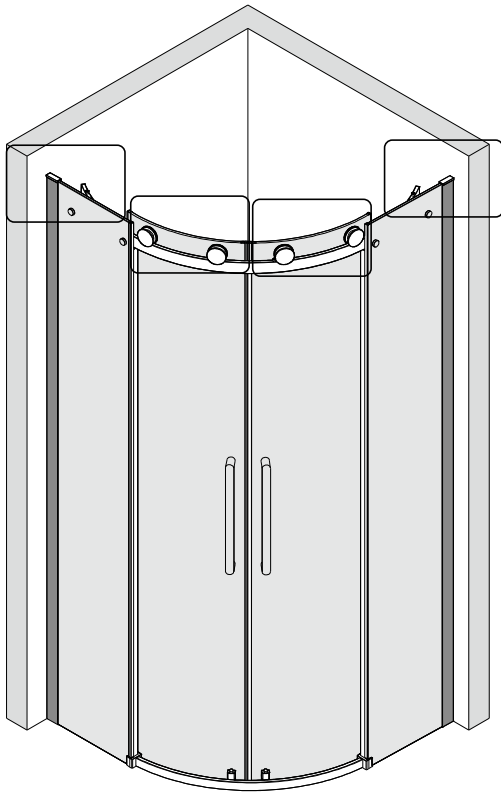

01

This product is heavy and will require two people to install.