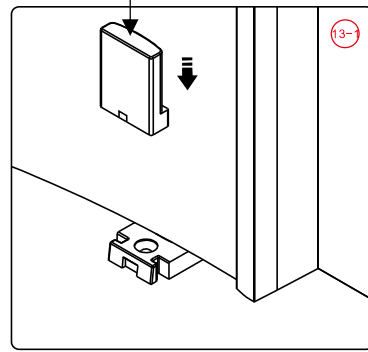

Note: Safety glass can not be re-worked.

■ Installation

Please read these instructions carefully before start of installation.

The wall post has up to 20mm of adjustment for out of true wall situations.

Ensure that the shower tray is fitted level and that after assembly of enclosure there is a full and continuous bead of sealant between the top of the shower tray and the title joint.

This product is heavy and will require two people to install.

This product is heavy and will require two people to install.

39

9

37

This product is heavy and will require two people to install.

This product is heavy and will require two people to install.