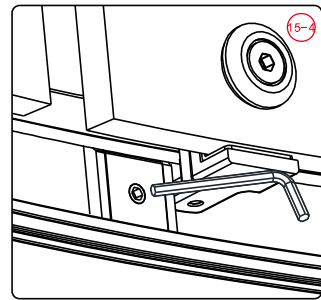

Note: Safety glass can not be re-worked.

■ Installation

Please read these instructions carefully before start of installation.

The wall post has up to 20mm of adjustment for out of true wall situations.

Ensure that the shower tray is fitted level and that after assembly of enclosure there is a full and continuous bead of sealant between the top of the shower tray and the title joint.

This product is heavy and will require two people to install.

This product is heavy and will require two people to install.

39

9

37

This product is heavy and will require two people to install.

This product is heavy and will require two people to install.