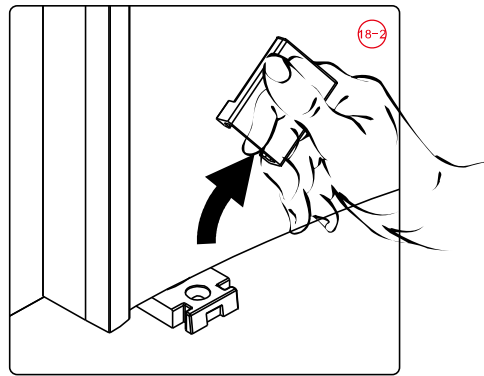

This product is heavy and will require two people to install.