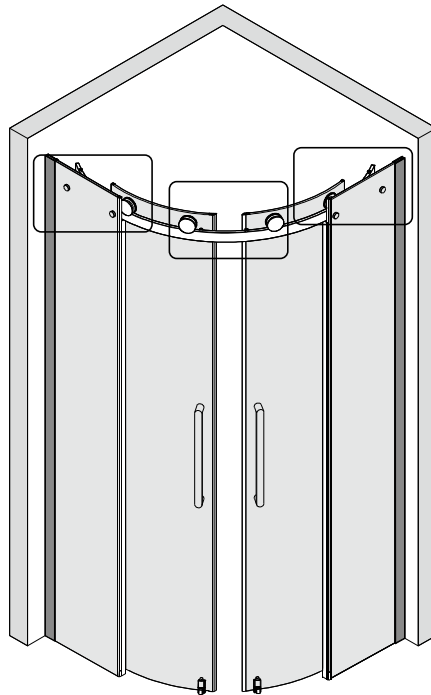

This product is heavy and will require two people to install.