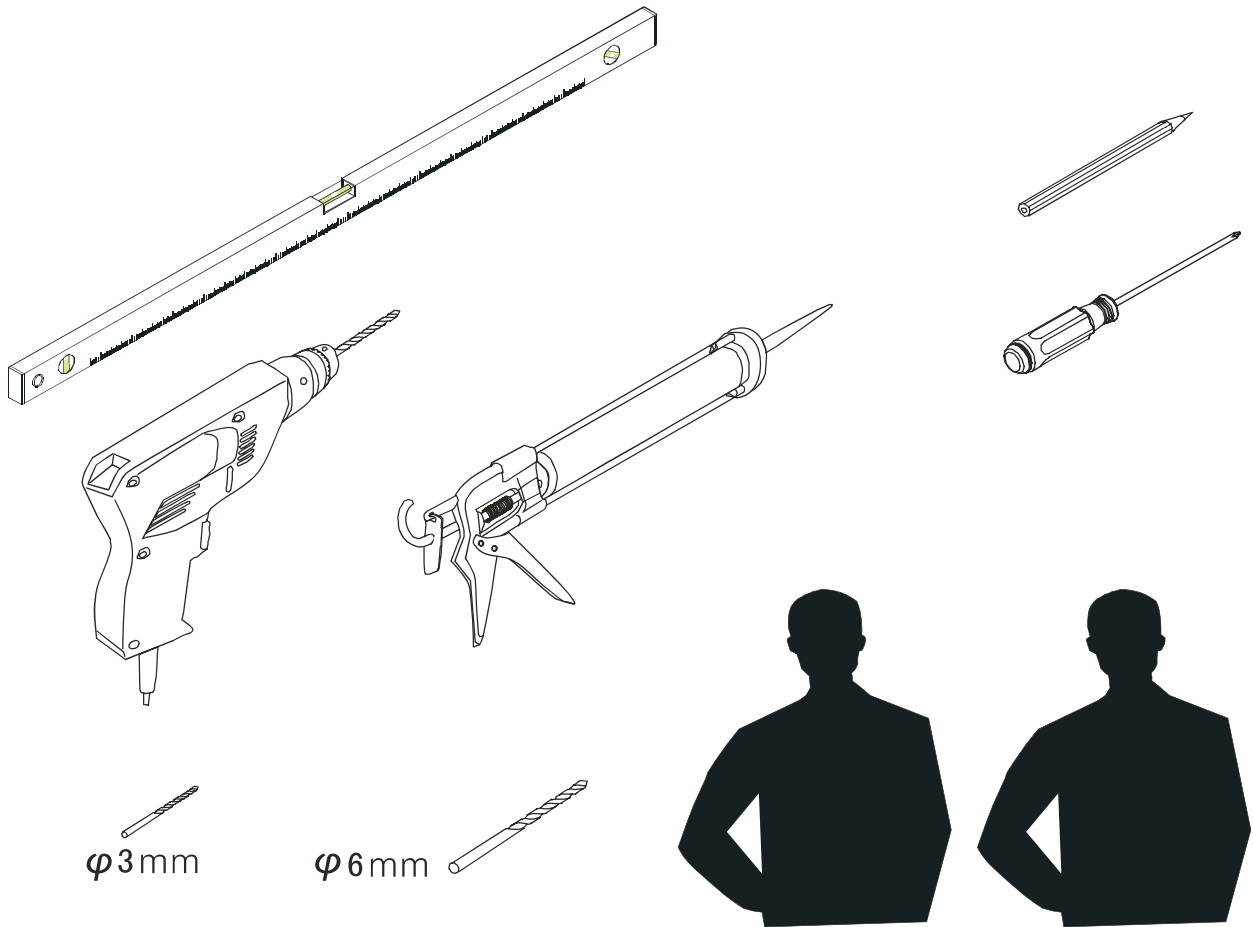

Note: Safety glass can not be re-worked.

■ Installation

Please read these instructions carefully before start of installation.

The wall post has up to 20mm of adjustment for out of true wall situations.

Ensure that the shower tray is fitted level and that after assembly of enclosure there is a full and continuous bead of sealant between the top of the shower tray and the title joint.

Special care should be taken when drilling walls to avoid hidden pipes or electrical cables.

Note: This product is heavy and will require two people to install.

Please remove protective film from aluminium profiles before installation.

■ Shower Tray Installation

The shower tray must be sited against a structural wall.

Water proof walling or tiling should be fitted so that it sits on the top of the tray rim.

■ Aftercare Instructions

After use, your shower should be cleaned with soap and water. This is particularly important in hard water districts where insoluble lime salts may be deposited and allowed to build up. Cleaners of a gritty or abrasive nature should not be used. Care should be taken to avoid contact with strong chemicals such as organic solvents and strippers.

Glass cleaners can be used but with caution, if in doubt contact the supplier of the cleaner in question.

Please keep these instructions for aftercare and customer service details.

Tools required

This product is heavy and will require two people to install.