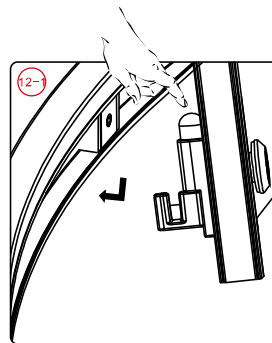

Note: Safety glass can not be re-worked.

■ Installation

Please read these instructions carefully before start of installation.

The wall post has up to 20mm of adjustment for out of true wall situations.

Ensure that the shower tray is fitted level and that after assembly of enclosure there is a full and continuous bead of sealant between the top of the shower tray and the title joint.

17

10-8

18

10-9

- Please find there is a packet of grease provided in this product.
- Grease to be applied on the track of the bottom rail (as shown in step 53) in order to ease the door sliding operation.

This product is heavy and will require two people to install.

This product is heavy and will require two people to install.

39

9

37

This product is heavy and will require two people to install.

This product is heavy and will require two people to install.