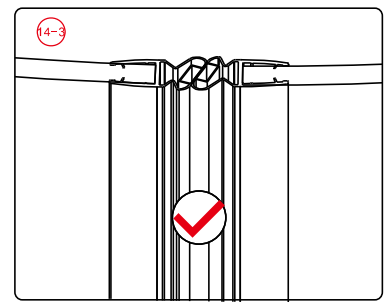

Note: Safety glass can not be re-worked.

■ Installation

Please read these instructions carefully before start of installation.

The wall post has up to 20mm of adjustment for out of true wall situations.

Ensure that the shower tray is fitted level and that after assembly of enclosure there is a full and continuous bead of sealant between the top of the shower tray and the title joint.

This product is heavy and will require two people to install.

This product is heavy and will require two people to install.

39

9

37

This product is heavy and will require two people to install.

This product is heavy and will require two people to install.