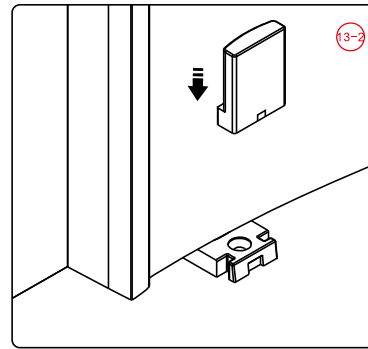

Note: Safety glass can not be re-worked.

■ Installation

Please read these instructions carefully before start of installation.

The wall post has up to 20mm of adjustment for out of true wall situations.

Ensure that the shower tray is fitted level and that after assembly of enclosure there is a full and continuous bead of sealant between the top of the shower tray and the title joint.

This product is heavy and will require two people to install.

This product is heavy and will require two people to install.

39

9

37

This product is heavy and will require two people to install.

This product is heavy and will require two people to install.