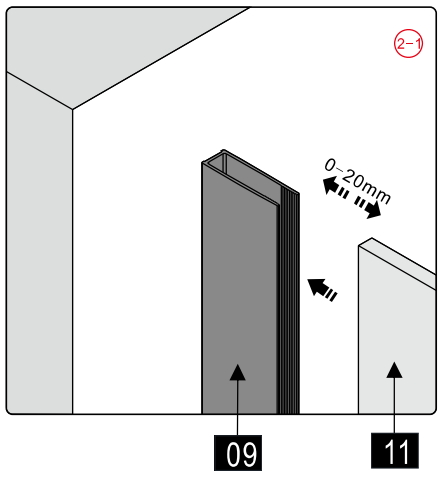

3

This product is heavy and will require two people to install.