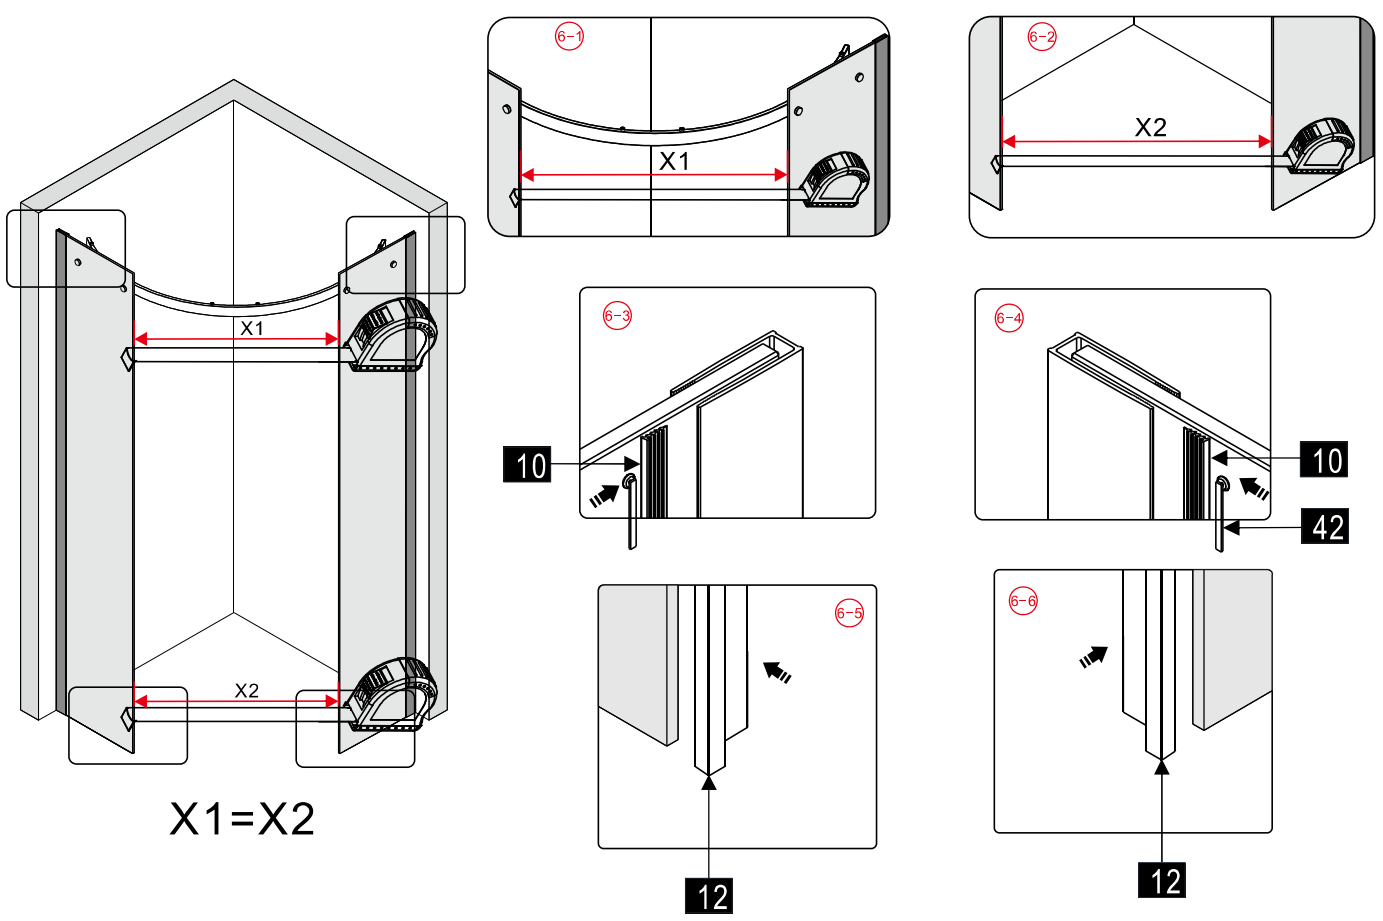

This product is heavy and will require two people to install.