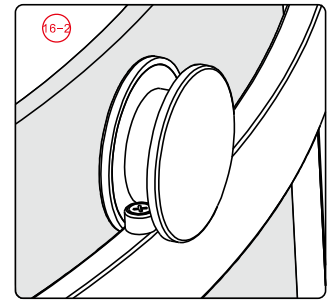

Note: Safety glass can not be re-worked.

■ Installation

Please read these instructions carefully before start of installation.

The wall post has up to 20mm of adjustment for out of true wall situations.

Ensure that the shower tray is fitted level and that after assembly of enclosure there is a full and continuous bead of sealant between the top of the shower tray and the title joint.

This product is heavy and will require two people to install.

This product is heavy and will require two people to install.

39

9

37

This product is heavy and will require two people to install.

This product is heavy and will require two people to install.