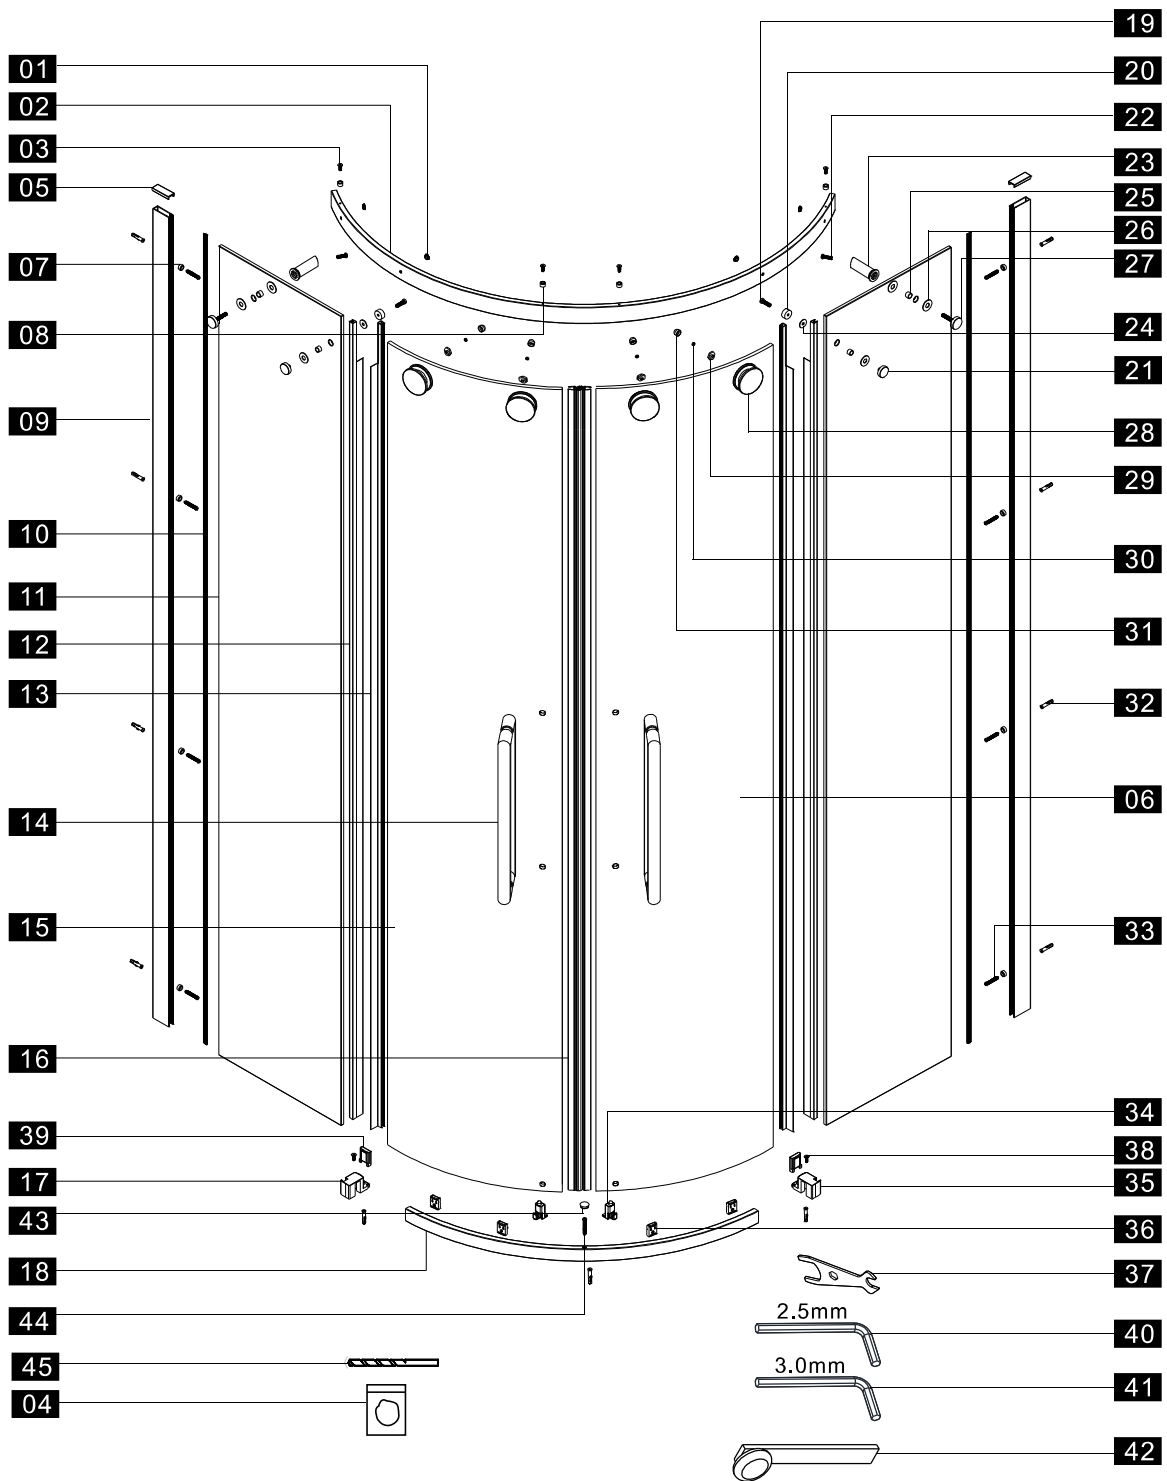

Note: Safety glass can not be re-worked.

■ Installation

Please read these instructions carefully before start of installation.

The wall post has up to 20mm of adjustment for out of true wall situations.

Ensure that the shower tray is fitted level and that after assembly of enclosure there is a full and continuous bead of sealant between the top of the shower tray and the title joint.

■ Shower Tray Installation

The shower tray must be sited against a structural wall.

Water proof walling or tiling should be fitted so that it sits on the top of the tray rim.

■ Aftercare Instructions

After use, your shower should be cleaned with soap and water. This is particularly important in hard water districts where insoluble lime salts may be deposited and allowed to build up. Cleaners of a gritty or abrasive nature should not be used. Care should be taken to avoid contact with strong chemicals such as organic solvents and strippers.

①x 4	②x 1	③x 4 M5X20	④x 1	⑤x 2	⑥x 1	⑦x 8	⑧x 4	⑨x 2	⑩x 2	⑪x 2	⑫x 2	⑬x 2
⑭x 2	⑮x 1	⑯x 1	⑰x 1	⑱x 1	⑲x 2 M5X20	⑳x 2	㉑x 2	㉒x 2 M5X10	㉓x 2	㉔x 2	㉕x 4	㉖x 6
㉗x 2	㉘x 4	㉙x 4	㉚x 4	㉛x 4	㉜x 11	㉝x 8 ST4X40	㉞x 2	㉟x 1	㊱x 4	㊲x 2	㊳x 2 ST4X30	㊴x 2
㊵x 1 2.5mm	㊶x 1 3mm	㊷x 1	㊸x 1	㊹x 1 ST4X35	㊺x 1 Φ 2.8mm							

40-50mm

10-5

10-20mm 10-20mm

40

10-6

04

04

10-7