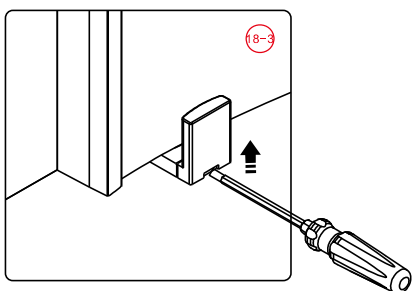

This product is heavy and will require two people to install.