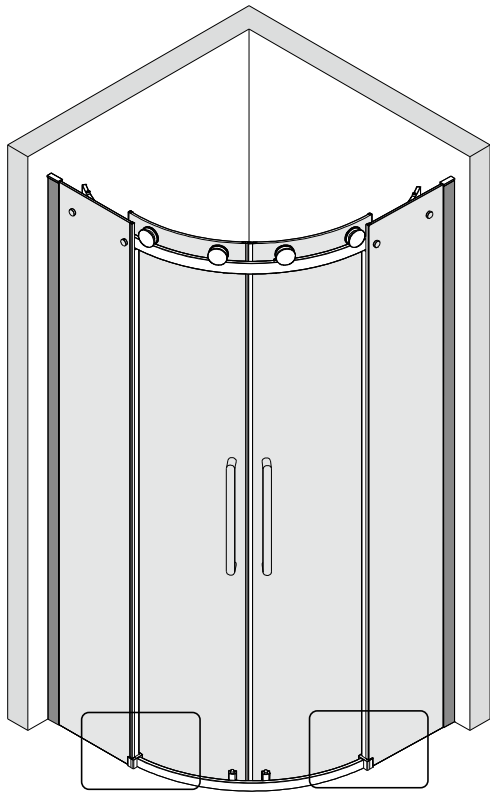

39

9

37

This product is heavy and will require two people to install.