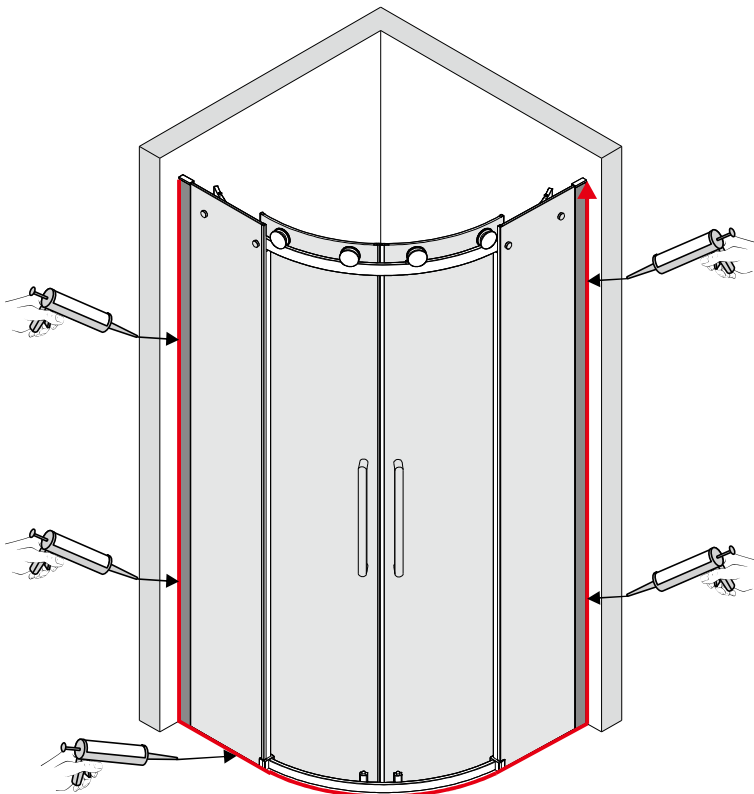

This product is heavy and will require two people to install.