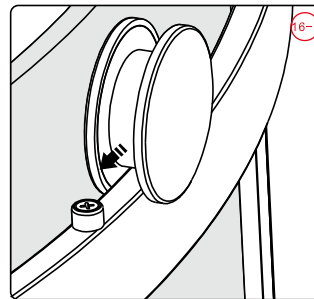

Note: Safety glass can not be re-worked.

■ Installation

Please read these instructions carefully before start of installation.

The wall post has up to 20mm of adjustment for out of true wall situations.

Ensure that the shower tray is fitted level and that after assembly of enclosure there is a full and continuous bead of sealant between the top of the shower tray and the title joint.

This product is heavy and will require two people to install.

This product is heavy and will require two people to install.

39

9

37

This product is heavy and will require two people to install.

This product is heavy and will require two people to install.