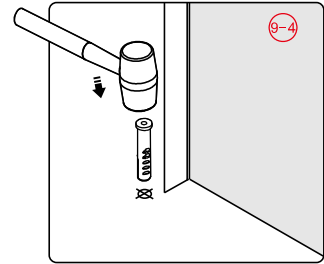

17

18

36

10-2

10-3

40-50mm

10-4

40-50mm

10-5

10-20mm 10-20mm

40

10-6

04

04

10-7

17

10-8

18

10-9

- Please find there is a packet of grease provided in this product.
- Grease to be applied on the track of the bottom rail (as shown in step 53) in order to ease the door sliding operation.

This product is heavy and will require two people to install.