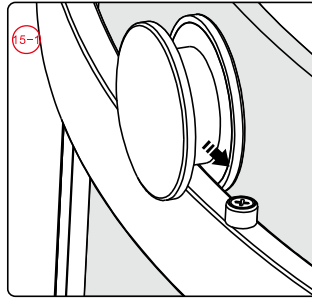

Note: Safety glass can not be re-worked.

■ Installation

Please read these instructions carefully before start of installation.

The wall post has up to 20mm of adjustment for out of true wall situations.

Ensure that the shower tray is fitted level and that after assembly of enclosure there is a full and continuous bead of sealant between the top of the shower tray and the title joint.

This product is heavy and will require two people to install.

This product is heavy and will require two people to install.

39

9

37

This product is heavy and will require two people to install.

This product is heavy and will require two people to install.