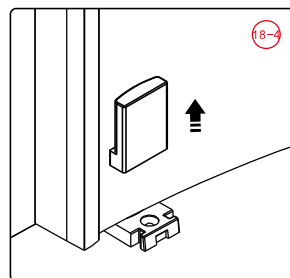

This product is heavy and will require two people to install.