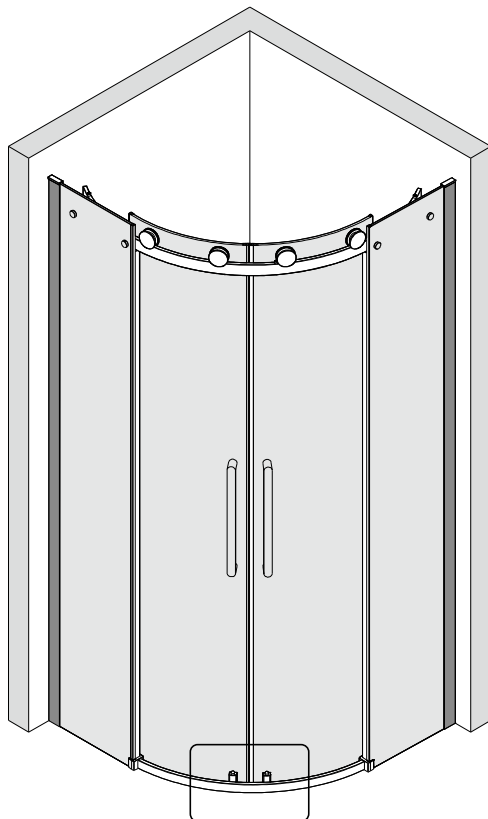

This product is heavy and will require two people to install.