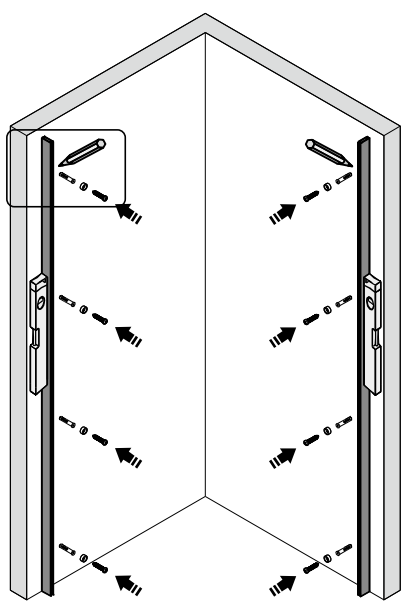

3

This product is heavy and will require two people to install.