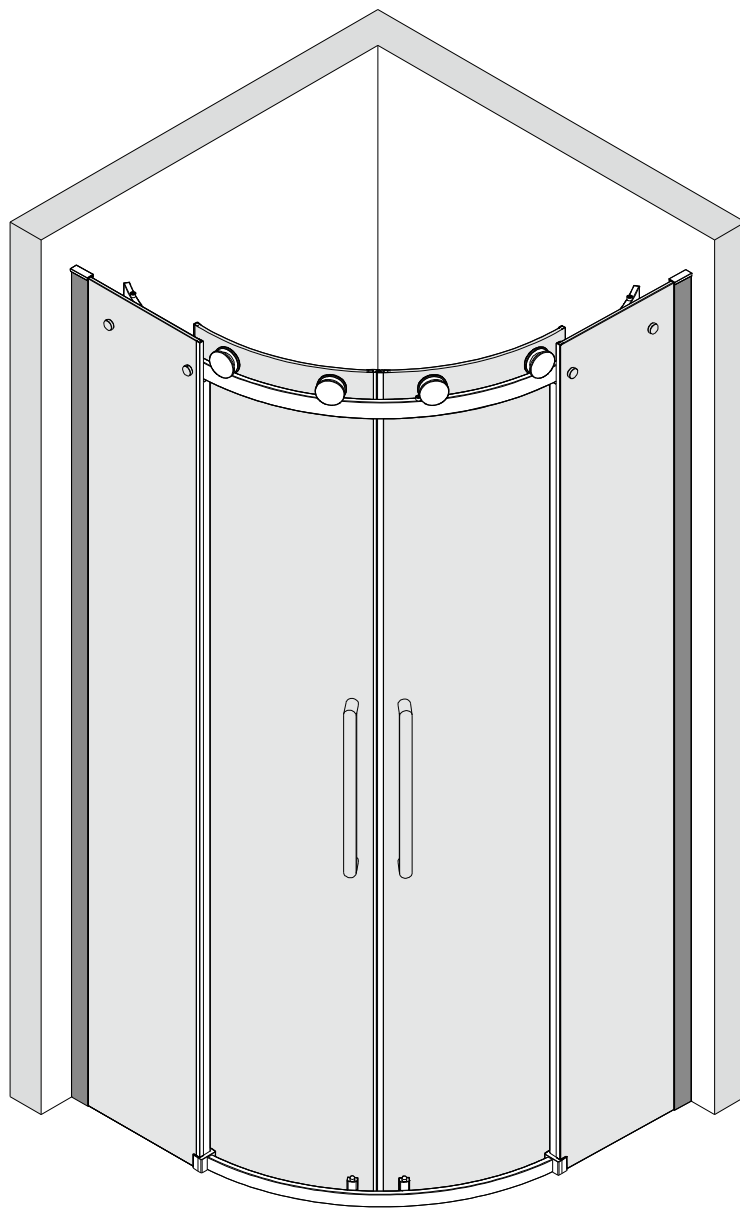

CEZARES®

Installation instructions

(STYLUS-M-R-2)

■ General Information

Please inspect the product immediately upon receipt for transit damage, missing packs/parts or manufacturing fault. Damage reported later cannot be accepted. Please handle the product with care avoiding knocks and shock loading to all sides and edges of the glass.

Note: Safety glass can not be re-worked.

■ Installation

Please read these instructions carefully before start of installation.

The wall post has up to 20mm of adjustment for out of true wall situations.

Ensure that the shower tray is fitted level and that after assembly of enclosure there is a full and continuous bead of sealant between the top of the shower tray and the title joint.

Special care should be taken when drilling walls to avoid hidden pipes or electrical cables.

Note: This product is heavy and will require two people to install.

Please remove protective film from aluminium profiles before installation.