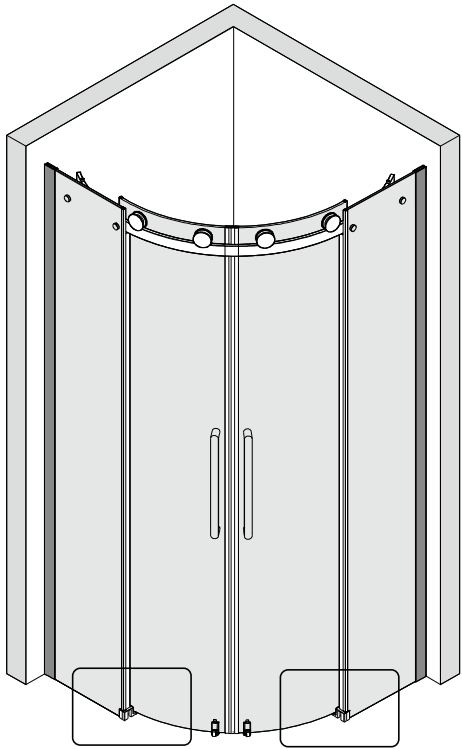

17

18

36

10-2

10-3

40-50mm

10-4

40-50mm

10-5

10-20mm 10-20mm

40

10-6

04

04

10-7

17

10-8

18

10-9

- Please find there is a packet of grease provided in this product.
- Grease to be applied on the track of the bottom rail (as shown in step 53) in order to ease the door sliding operation.

This product is heavy and will require two people to install.