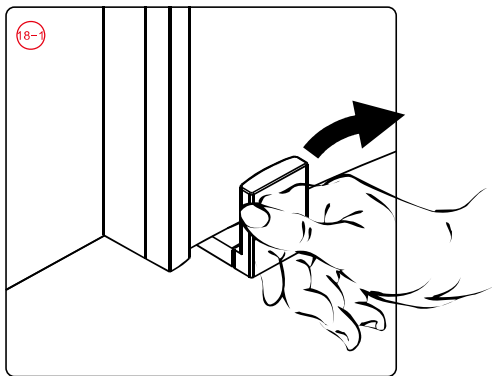

This product is heavy and will require two people to install.