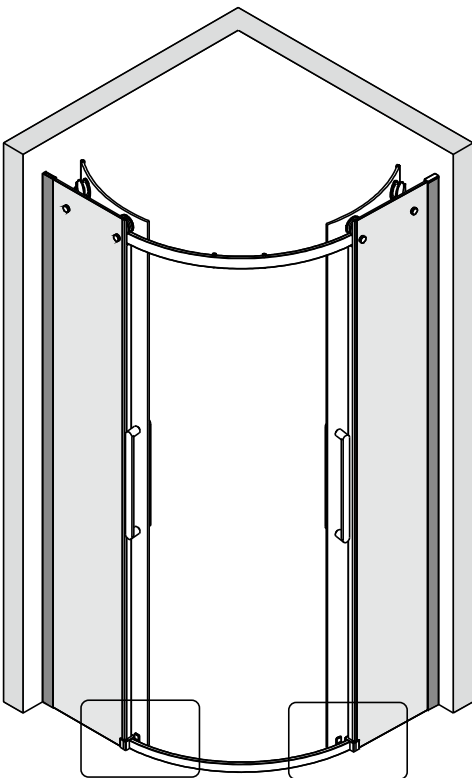

Note: Safety glass can not be re-worked.

■ Installation

Please read these instructions carefully before start of installation.

The wall post has up to 20mm of adjustment for out of true wall situations.

Ensure that the shower tray is fitted level and that after assembly of enclosure there is a full and continuous bead of sealant between the top of the shower tray and the title joint.

This product is heavy and will require two people to install.

This product is heavy and will require two people to install.

39

9

37

This product is heavy and will require two people to install.

This product is heavy and will require two people to install.