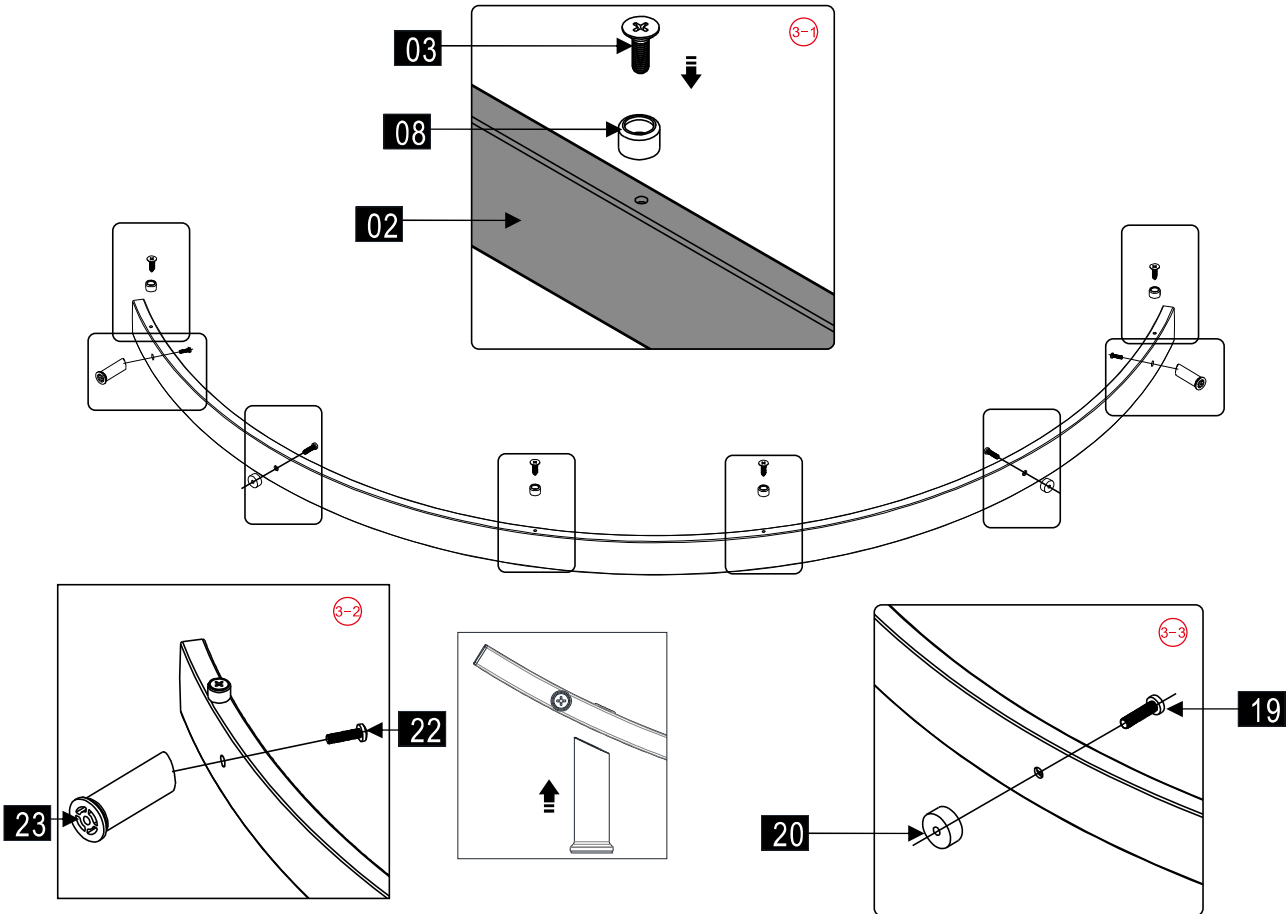

This product is heavy and will require two people to install.