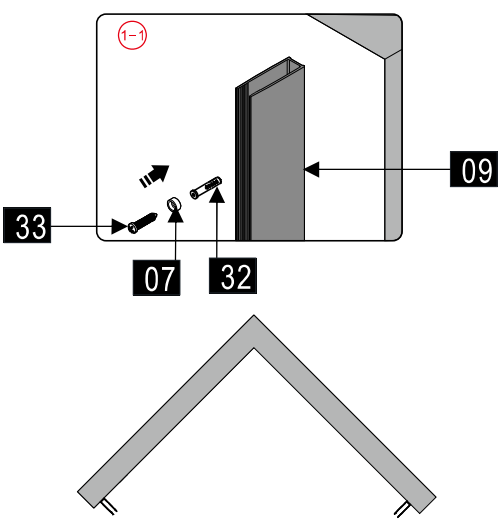

3

This product is heavy and will require two people to install.