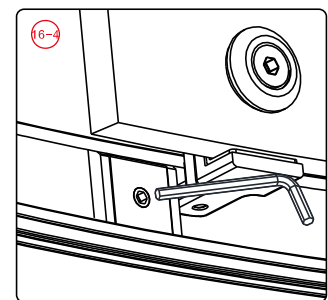

Note: Safety glass can not be re-worked.

■ Installation

Please read these instructions carefully before start of installation.

The wall post has up to 20mm of adjustment for out of true wall situations.

Ensure that the shower tray is fitted level and that after assembly of enclosure there is a full and continuous bead of sealant between the top of the shower tray and the title joint.

This product is heavy and will require two people to install.

This product is heavy and will require two people to install.

39

9

37

This product is heavy and will require two people to install.

This product is heavy and will require two people to install.