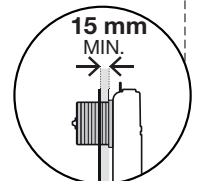

OLI120 PLUS